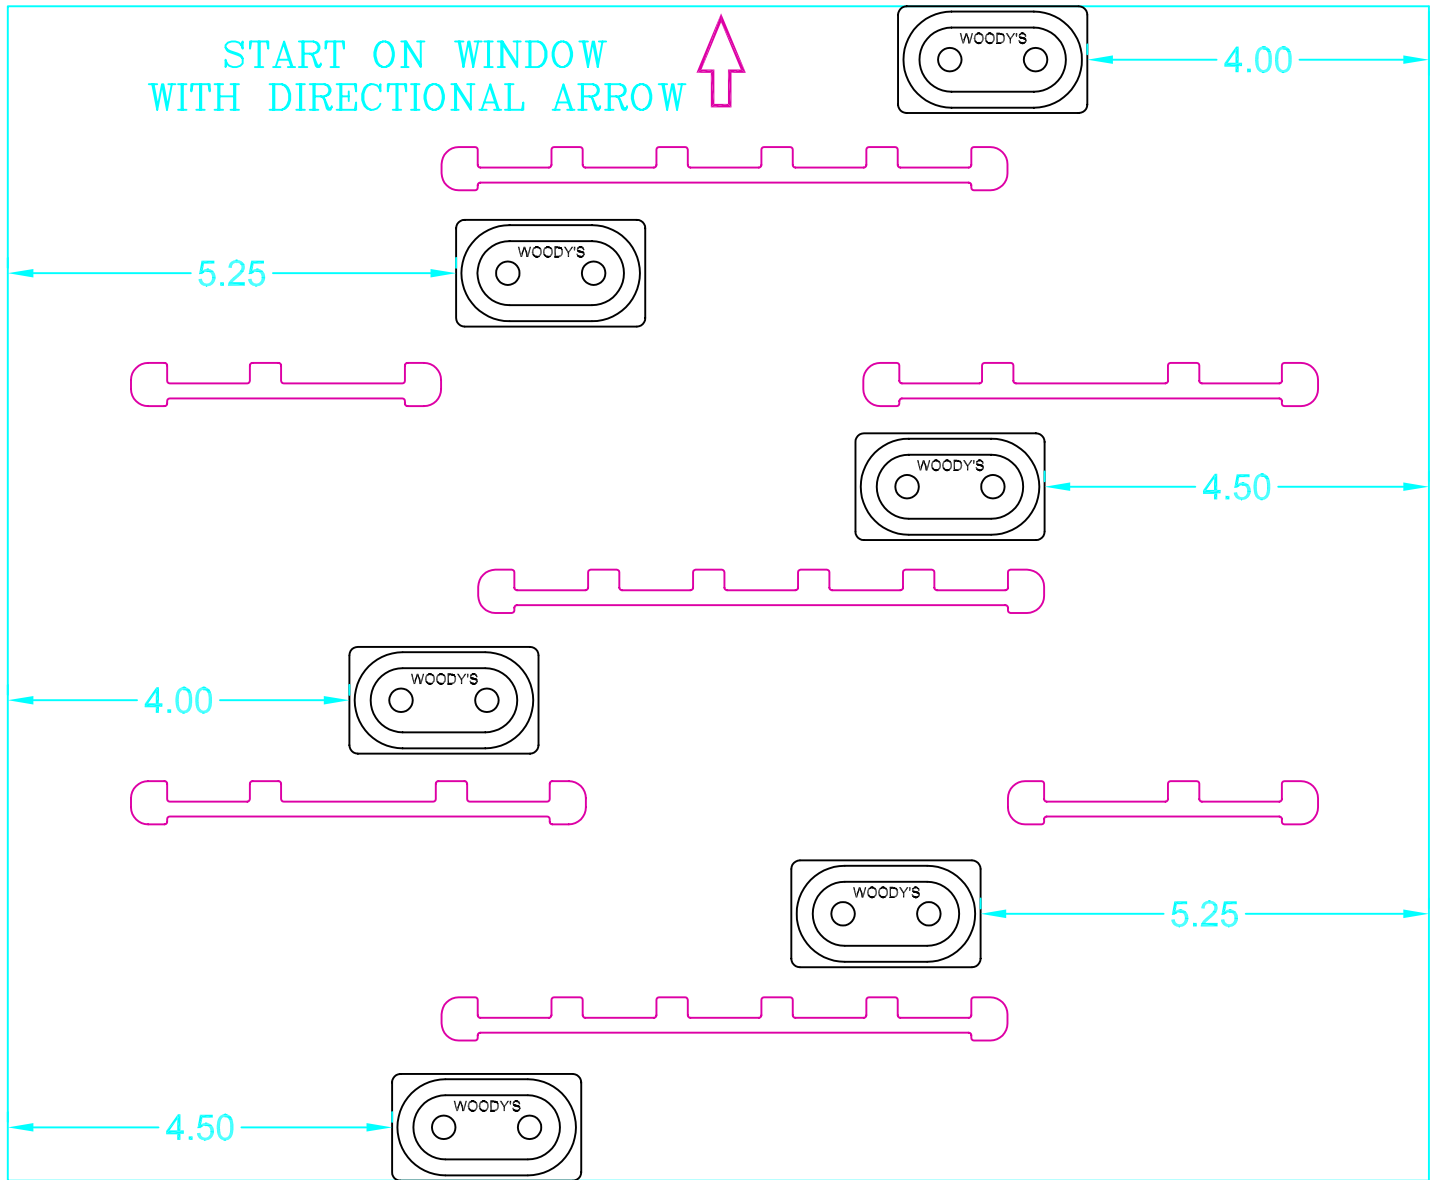

2009 POLARIS IQ 600 SNO-X TRACK (STOCK)

ALL MEASUREMENTS ARE TAKEN FROM THE EDGE
OF THE BACKING PLATE. REMEMBER TO KEEP
THE PLATE AS CLOSE TO THE LEADING LUG AS
POSSIBLE TO STAY WITHIN ISR LEGAL LIMITS